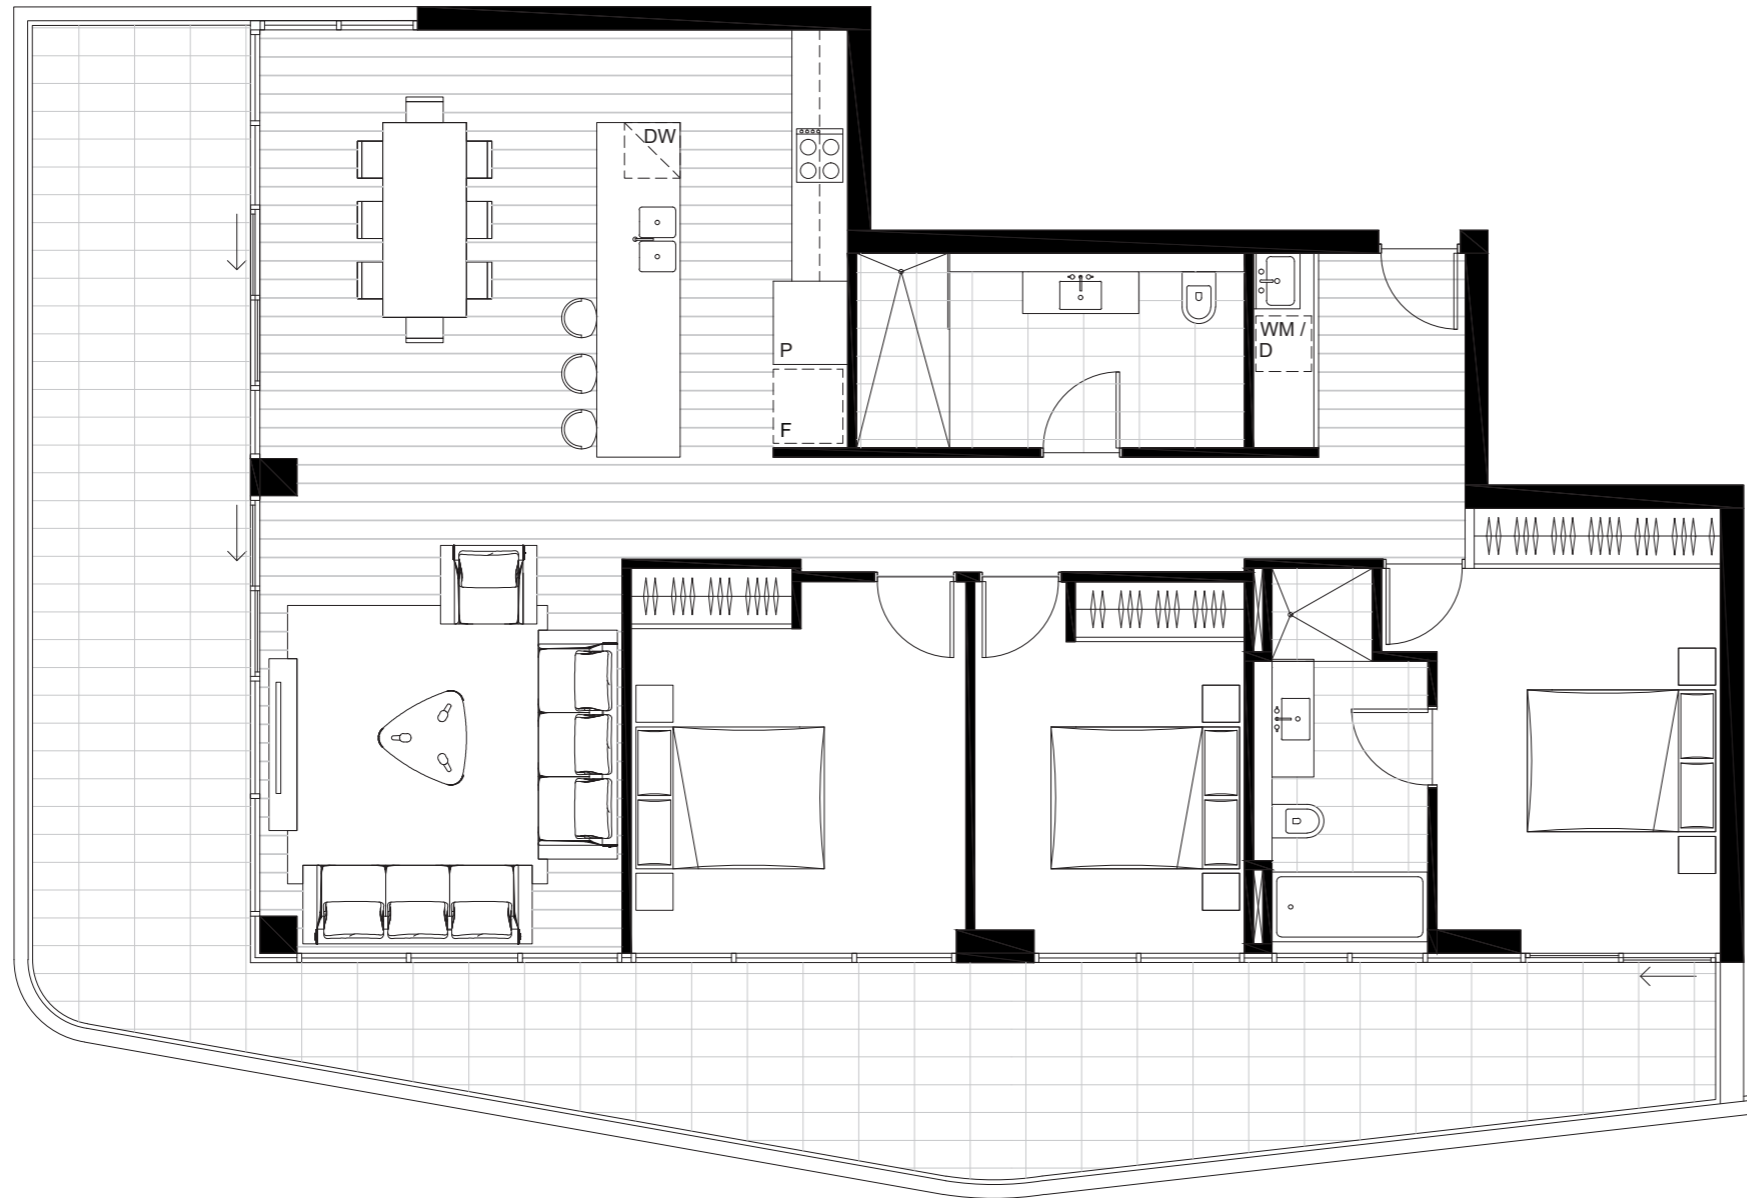

FLOOR PLAN

APT	LOT
1503	66
1603	70
1703	74

0 0.5 1 1.5 2 2.5m

SCALE 1:50

AVANTÉ

LOCATION MAP

THREE BEDROOM, TWO BATHROOM

Internal Area: 126sqm

External Area: 55sqm

Total Area: 181sqm

WWW.AVANTE.LIFE

DISCLAIMER: All apartments subject to contract and availability. Images showing the building, interiors and views are computer generated prior to construction and indicative only. Dimensions, layouts, finishes and specifications are subject to change and may differ from those shown. Views differ between apartments, furniture, plantings and interior décor items. Furniture and plantings are for decorative purposes only and are not included.